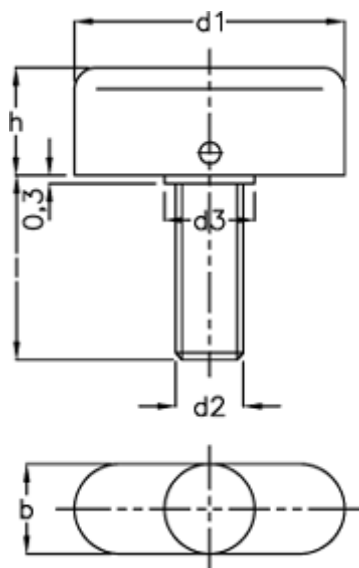

Article number: 200016191A

Description: E+G Wing screw GN 431-30-M6-20  
Rustfast

## Measures

---

|          |        |
|----------|--------|
| b        | = 10   |
| d1       | = 30   |
| d2       | = M6   |
| d3       | = 10   |
| H        | = 12.0 |
| Length l | = 20   |